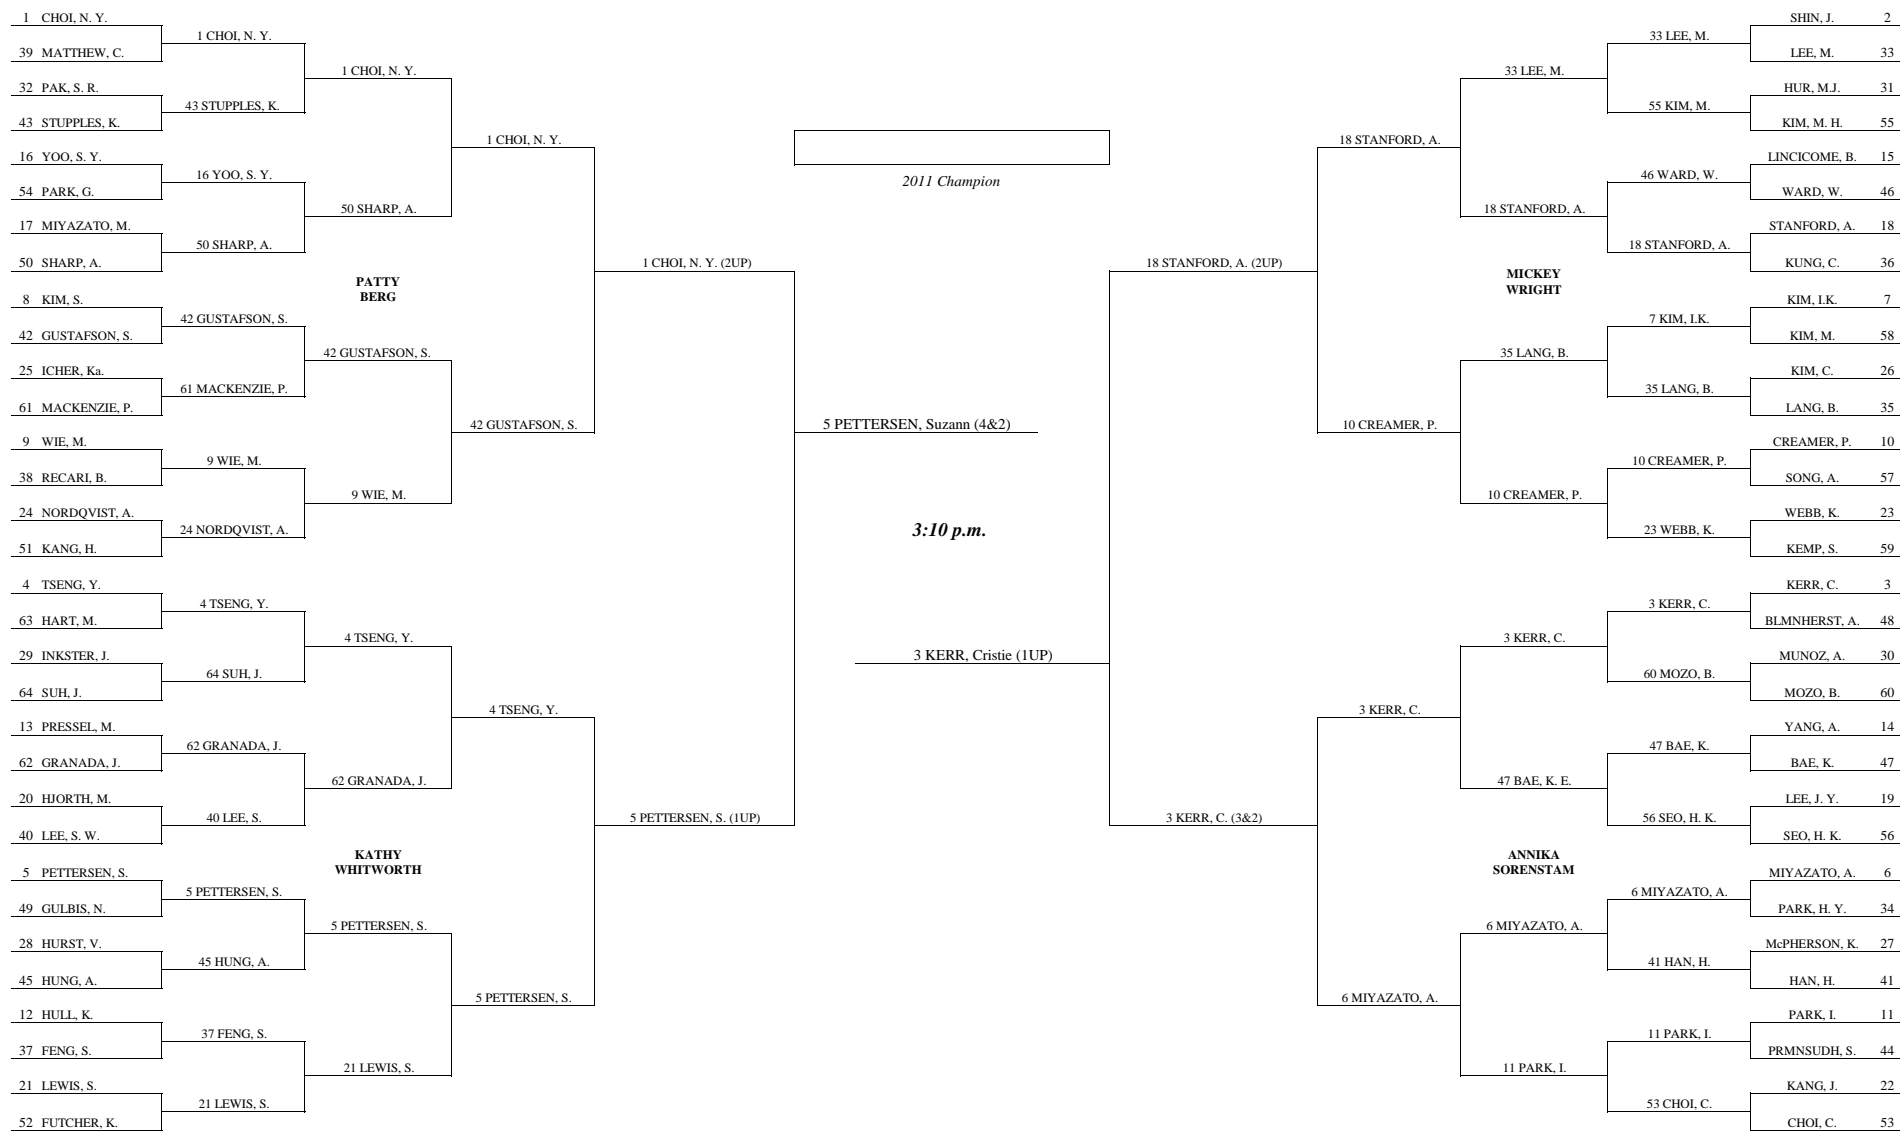

Championship

Text **ALERT** to 792273 (SYBASE) to receive Tournament alerts
 More exclusive content on Facebook.com/SybaseMatchPlay and on Twitter@SybaseMatchPlay